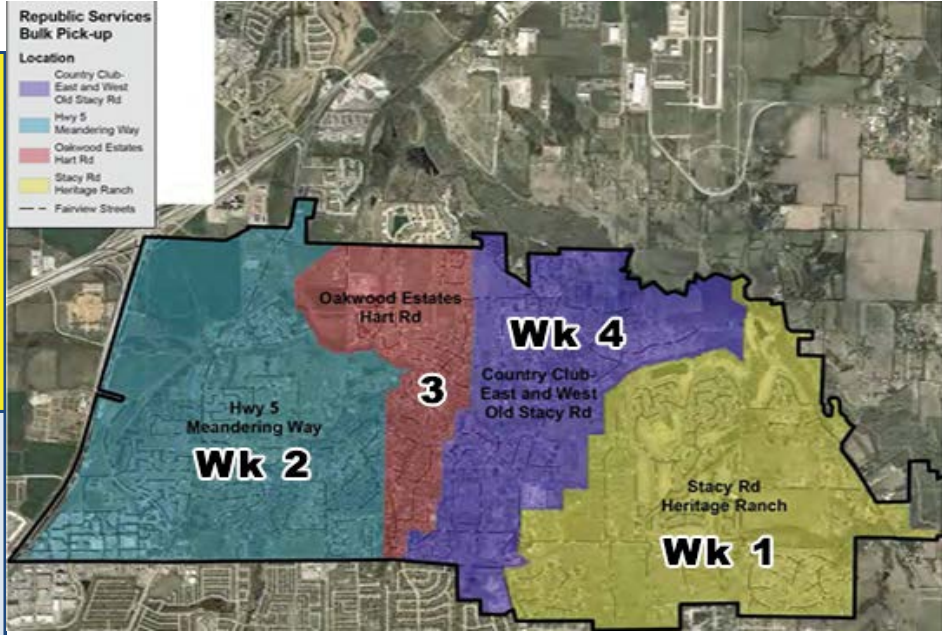

Bulk & Brush Week 3 - Red

Subdivisions: Chamberlain Place, Fairview Meadows, Oaks of Fairview, Oakwood Estates, Sycamore Place, Tranquility Farms and Willow Point

Streets: Ashwood, Barksdale, Beechwood, Bending Oak, Briardale, Chamberlain, Country Club (E of RR tracks & W of Englenook Ct), Country Trl, Deer Path, Dewberry, Elk Ridge, Elmbrook, Englenook, Ethel Marie, Foxdale, Foxglove, Hart, Irene, Lost Creek Trl, Louise, Oak Bluff, Oakmont, Oakwood, Parkdale, Patrician, Quail Rise, Saint James Ct/Dr, Sloan Crossing, Stoddard and Tranquility

Bulk & Brush Week 4 - Purple

Subdivisions: Ascot Heath, Country Club Estates, Countryside, Fairview Ranch Estates, Fox Glen, Montecito Estates, Pauls Park, Red Oak Ranch, Stone Creek Estates, Three Oaks, Wellington Park Estates, Willow Point Estates, Woods of Ascot Heath and Wynford Chace

Streets: Arroyo Blanco, Berkshire, Camino Real, Circle in the Woods, Collinwood, Cottonwood, Country Club (N of Summerhill & W of Englenook), Dover, Elmcreek, Farmstead, Hackberry, Hampton, Hart Ct/Rd, Home Pl, Kempton Park, Lakewood, Maple, Maplecreek, Maverick, Meandro Ria, Old Stacy, Pecan, Red Oak, Redbud, Rowley Mile, Sharon, Stacy (E of Oakwood & W of Country Club), Stallion, Stonecreek, Timber, Wood Crest, Wynford and Young Trl

Brush/Bulk Limit: 12 Cubic Yards or Four Truck Loads

Example: 6 x 6 x 9

OR

All brush and bulk MUST be placed out by 7 a.m. on the Monday of your scheduled bulk week
See the separate Trash & Recycling Calendar for your trash & recycling day

January						
S	M	T	W	T	F	S
	1	2	3	4	5	6
7	8	9	10	11	12	13
14	15	16	17	18	19	20
21	22	23	24	25	26	27
28	29	30	31			

April						
S	M	T	W	T	F	S
1	2	3	4	5	6	7
8	9	10	11	12	13	14
15	16	17	18	19	20	21
22	23	24	25	26	27	28
29	30					

July						
S	M	T	W	T	F	S
1	2	3	4	5	6	7
8	9	10	11	12	13	14
15	16	17	18	19	20	21
22	23	24	25	26	27	28
29	30	31				

October						
S	M	T	W	T	F	S
	1	2	3	4	5	6
7	8	9	10	11	12	13
14	15	16	17	18	19	20
21	22	23	24	25	26	27
28	29	30	31			

February						
S	M	T	W	T	F	S
				1	2	3
4	5	6	7	8	9	10
11	12	13	14	15	16	17
18	19	20	21	22	23	24
25	26	27	28			

May						
S	M	T	W	T	F	S
		1	2	3	4	5
6	7	8	9	10	11	12
13	14	15	16	17	18	19
20	21	22	23	24	25	26
27	28	29	30	31		

August						
S	M	T	W	T	F	S
			1	2	3	4
5	6	7	8	9	10	11
12	13	14	15	16	17	18
19	20	21	22	23	24	25
26	27	28	29	30	31	

November						
S	M	T	W	T	F	S
				1	2	3
4	5	6	7	8	9	10
11	12	13	14	15	16	17
18	19	20	21	22	23	24
25	26	27	28	29	30	31

March						
S	M	T	W	T	F	S
				1	2	3
4	5	6	7	8	9	10
11	12	13	14	15	16	17
18	19	20	21	22	23	24
25	26	27	28	29	30	31

June						
S	M	T	W	T	F	S
					1	2
3	4	5	6	7	8	9
10	11	12	13	14	15	16
17	18	19	20	21	22	23
24	25	26	27	28	29	30

September						
S	M	T	W	T	F	S
						1
2	3	4	5	6	7	8
9	10	11	12	13	14	15
16	17	18	19	20	21	22
23	24	25	26	27	28	29
30						

December						
S	M	T	W	T	F	S
						1
2	3	4	5	6	7	8
9	10	11	12	13	14	15
16	17	18	19	20	21	22
23	24	25	26	27	28	29
30	31					

Holiday Schedule: The week of New Year's Day, Memorial Day & Labor Day, weekly collections begin on Tuesdays.