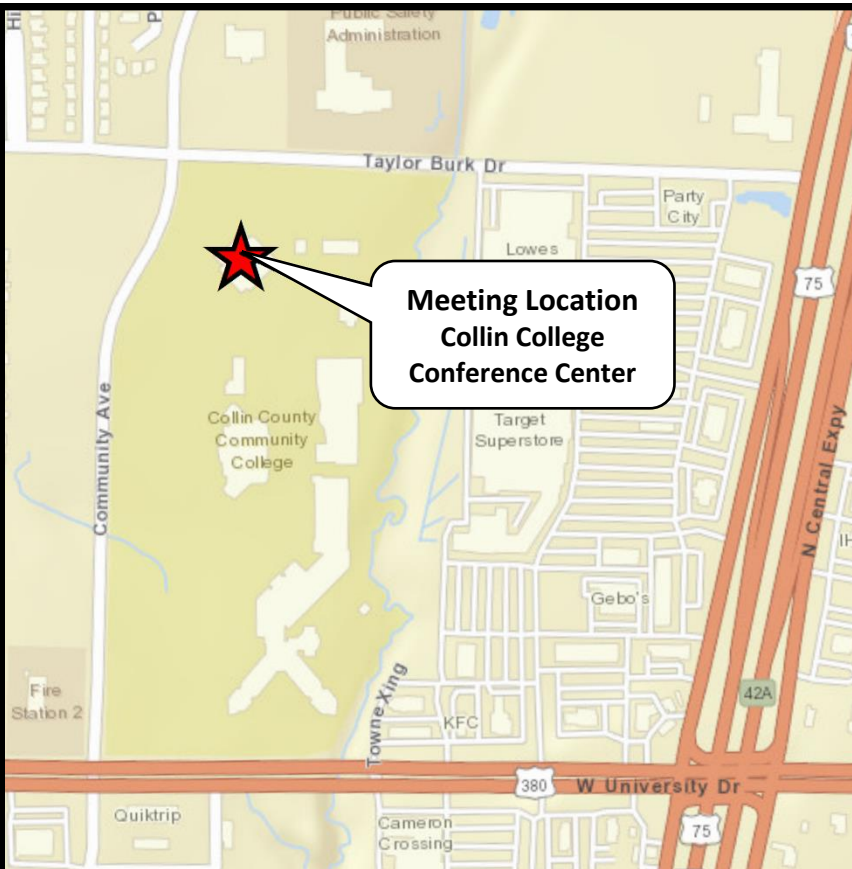

## State Highway (SH) 5 Improvements

From South of FM 1378 to  
North of SH 121

# PUBLIC MEETING

Tuesday, November 27, 2018  
6:00 PM - 8:00 PM

Collin College Central Park  
Campus Conference Center,  
2400 Community Avenue,  
McKinney, Texas 75071

 Parking Available

### Traveling south via US 75

Take US 75 to Exit 41 towards US 380/Greenville/Denton. Turn right onto Taylor Burk Drive. Turn left into the Collin College Conference Center parking lot (just before Community Avenue).

### Traveling north via US 75

Take US 75 to Exit 41 towards US 380/Greenville/Denton Exit. Turn left onto Highway 380 West (W. University Ave.) Turn right onto Community Avenue. Turn right into the Collin College Conference Center parking lot (just before Taylor Burk Drive).