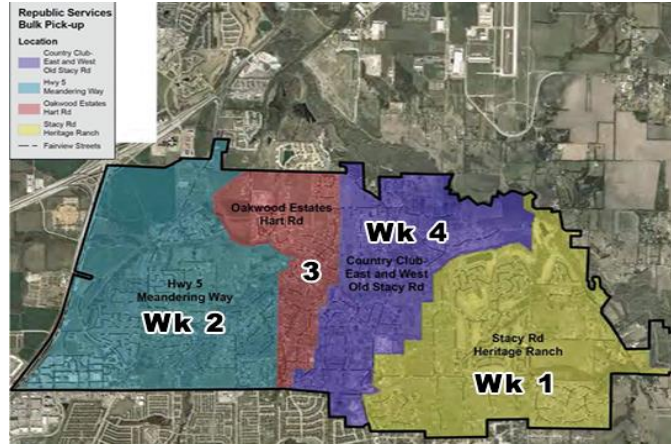

republicservices.com

972.886.4242

Town of Fairview 2018

Brush & Bulk Schedule

fairviewtexas.org

972.562.0522

Bulk & Brush Subdivisions & Streets by Pickup Day of the Week

Bulk & Brush Week 1 - Yellow

Subdivisions: Blue Grass Farms, Fairview Farms, Heritage Ranch, Parkside, Remington Park, Summer Hill Farms & Thompson Springs
Streets: Affirmed, Ashcroft, Bastrop, Big Bend, Bonham, Cambridge, Dumont, Dunaway Crossing, Elisabeth Way, Essex Ct, Fitzhugh Mill, Hammerly, Honey Creek, Kentucky, Man O War, Newchester, Orr, Palo Duro, Remington, Seattle Slew, Secretariat, Stacy Rd (E. of Country Club & W. of Orr Rd), Stafford, Summer Hill, Stonehinge, Summit Ct, Weston, Windsor & Wyndham

Bulk & Brush Week 2 - Blue

Subdivisions: Bridlegate, Courts at Sloan Creek, Cypress Crossing, Dreamland, Fairview Downs, Final Domain, Hawks Wood, Ranchette Estates, Rivers' Edge, River Oaks, Sloan Creek Estates, Villas in the Park, Village of Fairview
Streets: Blue Bird, Country Club (E of SH5 & W of RR tracks), Frisco Rd, Green Apple, Meandering Way, Rushing Waters Ct, Shady Brook, Stacy Rd (E of 75 & W of Oakwood), SH5 & U.S. 75

Bulk & Brush Week 3 - Red

Subdivisions: Chamberlain Place, Fairview Meadows, Oaks of Fairview, Oakwood Estates, Sycamore Place & Tranquility Farms
Streets: Ashwood, Barksdale, Beechwood, Bending Oak, Briardale, Country Club (E of RR tracks & W of Englenook Ct), Country Trl, Deer Path, Dewberry, Elk Ridge, Elmbrook, Englenook, Ethel Marie, Foxdale, Foxglove, Hart, Irene, Lost Creek Trl, Louise, Oak Bluff, Oakmont, Oakwood, Parkdale, Patricia, Quail Rise, Saint James Ct/Dr, Sloan Crossing, Stoddard, Tranquility & Willow