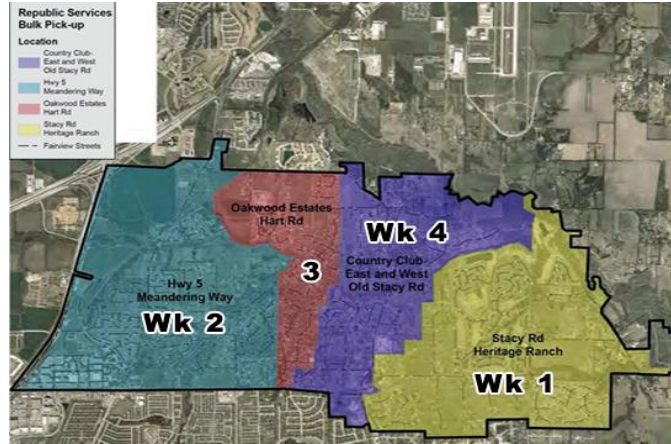

### Bulk & Brush Subdivisions & Streets by Pickup Day of the Week

#### Bulk & Brush Week 1 - Yellow

**Subdivisions:** Blue Grass Farms, Fairview Farms, Heritage Ranch, Parkside, Remington Park, Summer Hill Farms & Thompson Springs  
**Streets:** Affirmed, Ashcroft, Bastrop, Big Bend, Bonham, Cambridge, Dumont, Dunaway Crossing, Elisabeth Way, Essex Ct, Fitzhugh Mill, Hammerly, Honey Creek, Kentucky, Man O War, Newchester, Orr, Palo Duro, Remington, Seattle Slew, Secretariat, Stacy Rd (E. of Country Club & W. of Orr Rd), Stafford, Summer Hill, Stonehenge, Summit Ct, Weston, Windsor & Wyndham

#### Bulk & Brush Week 2 - Blue

**Subdivisions:** Bridlegate, Courts at Sloan Creek, Cypress Crossing, Dreamland, Fairview Downs, Final Domain, Hawks Wood, Ranchette Estates, Rivers' Edge, River Oaks, Sloan Creek Estates, Villas in the Park, Village of Fairview  
**Streets:** Blue Bird, Country Club (E of SH5 & W of RR tracks), Frisco Rd, Green Apple, Meandering Way, Rushing Waters Ct, Shady Brook, Stacy Rd (E of 75 & W of Oakwood), SH5 & U.S. 75

#### Bulk & Brush Week 3 - Red

**Subdivisions:** Chamberlain Place, Fairview Meadows, Oaks of Fairview, Oakwood Estates, Sycamore Place & Tranquility Farms  
**Streets:** Ashwood, Barksdale, Beechwood, Bending Oak, Briardale, Country Club (E of RR tracks & W of Englenook Ct), Country Trl, Deer Path, Dewberry, Elk Ridge, Elmbrook, Englenook, Ethel Marie, Foxdale, Foxglove, Hart, Irene, Lost Creek Trl, Louise, Oak Bluff, Oakmont, Oakwood, Parkdale, Patricia, Quail Rise, Saint James Ct/Dr, Sloan Crossing, Stoddard, Tranquility & Willow