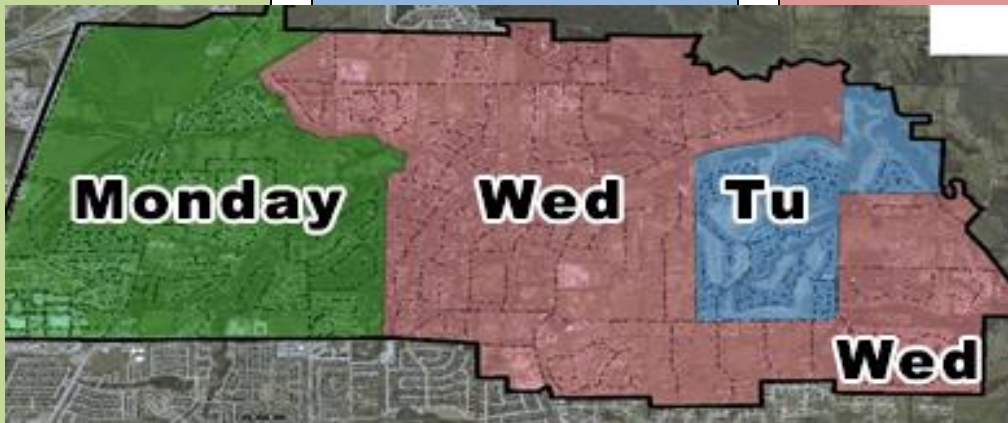

Mondays - Green Zone Streets

Tuesdays - Blue Streets Heritage Ranch

Barton Springs, Beth Page, Black Diamond, Bridle Ct, Branding Iron, Cattle Barron Rd/Ct, Cabellero, Cascades, Cheyenne, Grand Cypress, Hitching Post, Inverness, Long Cove, Medinah, Merion, Mustang, Ocean, Oakland Hills, Quarry Oaks, Pelican Hills, Pine Valley Ct/Dr, Ranch House, Rio Bravo,

Saddleback, Sagebrook, Scenic Ranch, Shadow Creek, Shinnecock, Shoal Creek, Sycamore, Southern Hills, Winged Foot & Wrangler

Wednesdays - Red Subdivisions Remainder of East Fairview

Ascot Heath, Blue Grass, Chamberlain Place, Collinwood Acres, Country Club Estates, Fairview Farms, Fairview Meadows, Fairview Ranch Estates, Fox Glen, Kingdom Estates, Montecito Estates, Oak Meadows, Oakwood Estates, Oaks of Fairview, Parkside At Fairview, Pauls Park, Red Oak

Ranch, Remington Park, River Oaks 1&2, Stone Creek Estates, Summer Hill Farms, Sycamore Place, Thompson Springs, Three Oaks, Tranquility Farms, Wellington Park Estates, Willow Point Estates, Woods of Ascot Heath & Wynford Chace

Wednesdays - Red Zone Streets

Barksdale, Country Club, Farmstead, Ethel Marie, Hart, Home Place, Louise, Old Stacy Rd, Orr Rd, Red Oak, Sharon, Stacy Rd (E of Oakwood Estates), Stoddard, Summit, Timber Ln & Young Trl

All trash and recycling MUST be placed out by 7 a.m.

See the separate Bulk Trash Calendar for your bulk trash zone & pickup week

January						
S	M	T	W	T	F	S
	1	2	3	4	5	6
7	8	9	10	11	12	13
14	15	16	17	18	19	20
21	22	23	24	25	26	27
28	29	30	31			

February						
S	M	T	W	T	F	S
				1	2	3
4	5	6	7	8	9	10
11	12	13	14	15	16	17
18	19	20	21	22	23	24
25	26	27	28			

March						
S	M	T	W	T	F	S
				1	2	3
4	5	6	7	8	9	10
11	12	13	14	15	16	17
18	19	20	21	22	23	24
25	26	27	28	29	30	31

April						
S	M	T	W	T	F	S
1	2	3	4	5	6	7
8	9	10	11	12	13	14
15	16	17	18	19	20	21
22	23	24	25	26	27	28
29	30					

May						
S	M	T	W	T	F	S
		1	2	3	4	5
6	7	8	9	10	11	12
13	14	15	16	17	18	19
20	21	22	23	24	25	26
27	28	29	30	31		

June						
S	M	T	W	T	F	S
					1	2
3	4	5	6	7	8	9
10	11	12	13	14	15	16
17	18	19	20	21	22	23
24	25	26	27	28	29	30

July						
S	M	T	W	T	F	S
1	2	3	4	5	6	7
8	9	10	11	12	13	14
15	16	17	18	19	20	21
22	23	24	25	26	27	28
29	30	31				

August						
S	M	T	W	T	F	S
			1	2	3	4
5	6	7	8	9	10	11
12	13	14	15	16	17	18
19	20	21	22	23	24	25
26	27	28	29	30	31	

September						
S	M	T	W	T	F	S
						1
2	3	4	5	6	7	8
9	10	11	12	13	14	15
16	17	18	19	20	21	22
23	24	25	26	27	28	29
30						

October						
S	M	T	W	T	F	S
	1	2	3	4	5	6
7	8	9	10	11	12	13
14	15	16	17	18	19	20
21	22	23	24	25	26	27
28	29	30	31			

November						
S	M	T	W	T	F	S
				1	2	3
4	5	6	7	8	9	10
11	12	13	14	15	16	17
18	19	20	21	22	23	24
25	26	27	28	29	30	

December						
S	M	T	W	T	F	S
						1
2	3	4	5	6	7	8
9	10	11	12	13	14	15
16	17	18	19	20	21	22
23	24	25	26	27	28	29
30	31					

All schedules move to the following day on these Mon. holidays: New Year's Day, Memorial Day & Labor Day. On Independence Day ONLY Wed. Collections move to the following day. On Christmas Day ONLY Tues. & Wed. Collections move to the following day.