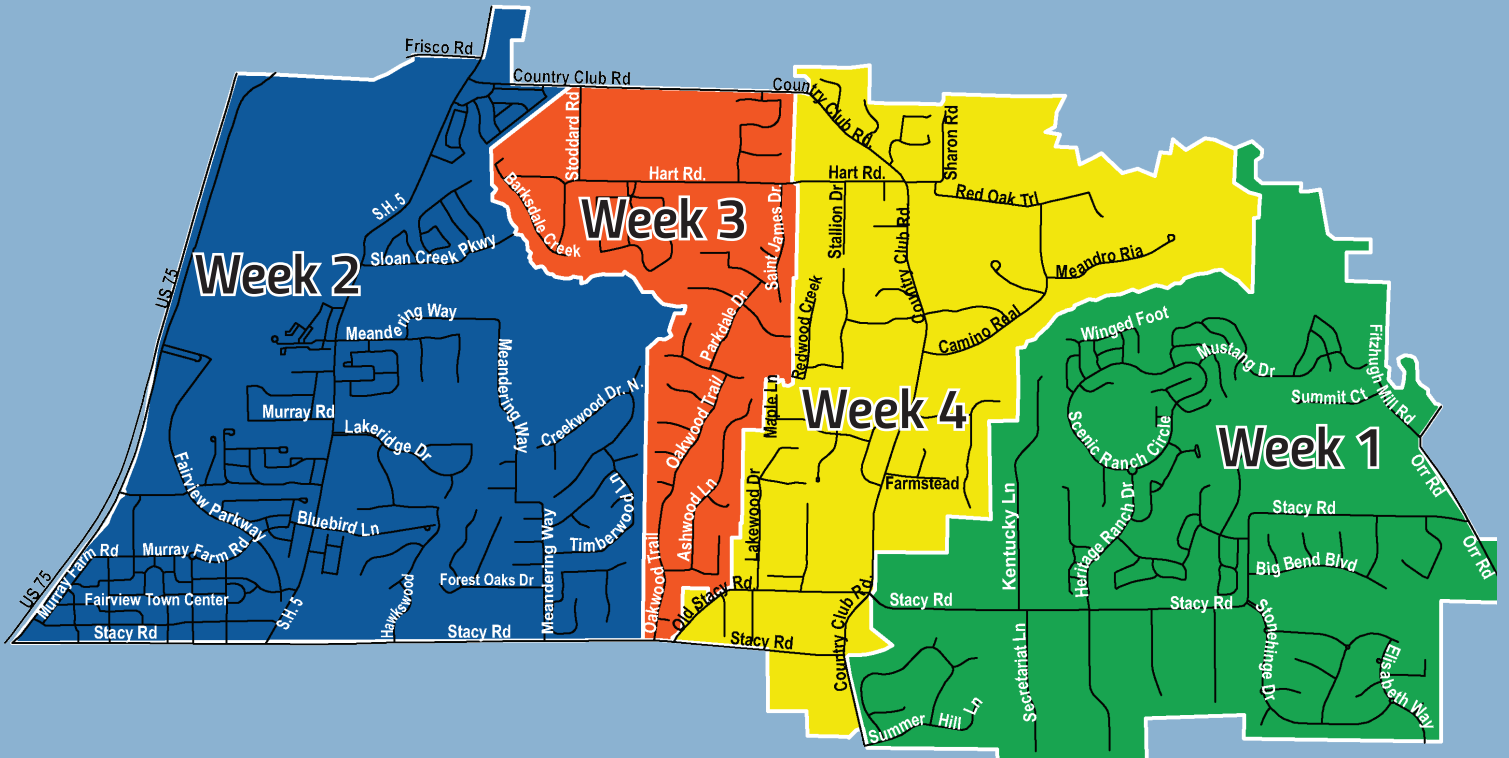

Collection Maps

Trash & Recycle Pick Up

Brush & Bulk Pick Up

January 2019

	S	M	T	W	T	F	S
			1	2	3	4	5
Week 1	6	7	8	9	10	11	12
Week 2	13	14	15	16	17	18	19
Week 3	20	21	22	23	24	25	26
Week 4	27	28	29	30	31		

February 2019

	S	M	T	W	T	F	S
						1	2
Week 1	3	4	5	6	7	8	9
Week 2	10	11	12	13	14	15	16
Week 3	17	18	19	20	21	22	23
Week 4	24	25	26	27	28		

March 2019

	S	M	T	W	T	F	S
						1	2
Week 1	3	4	5	6	7	8	9
Week 2	10	11	12	13	14	15	16
Week 3	17	18	19	20	21	22	23
Week 4	24	25	26	27	28	29	30
	31						