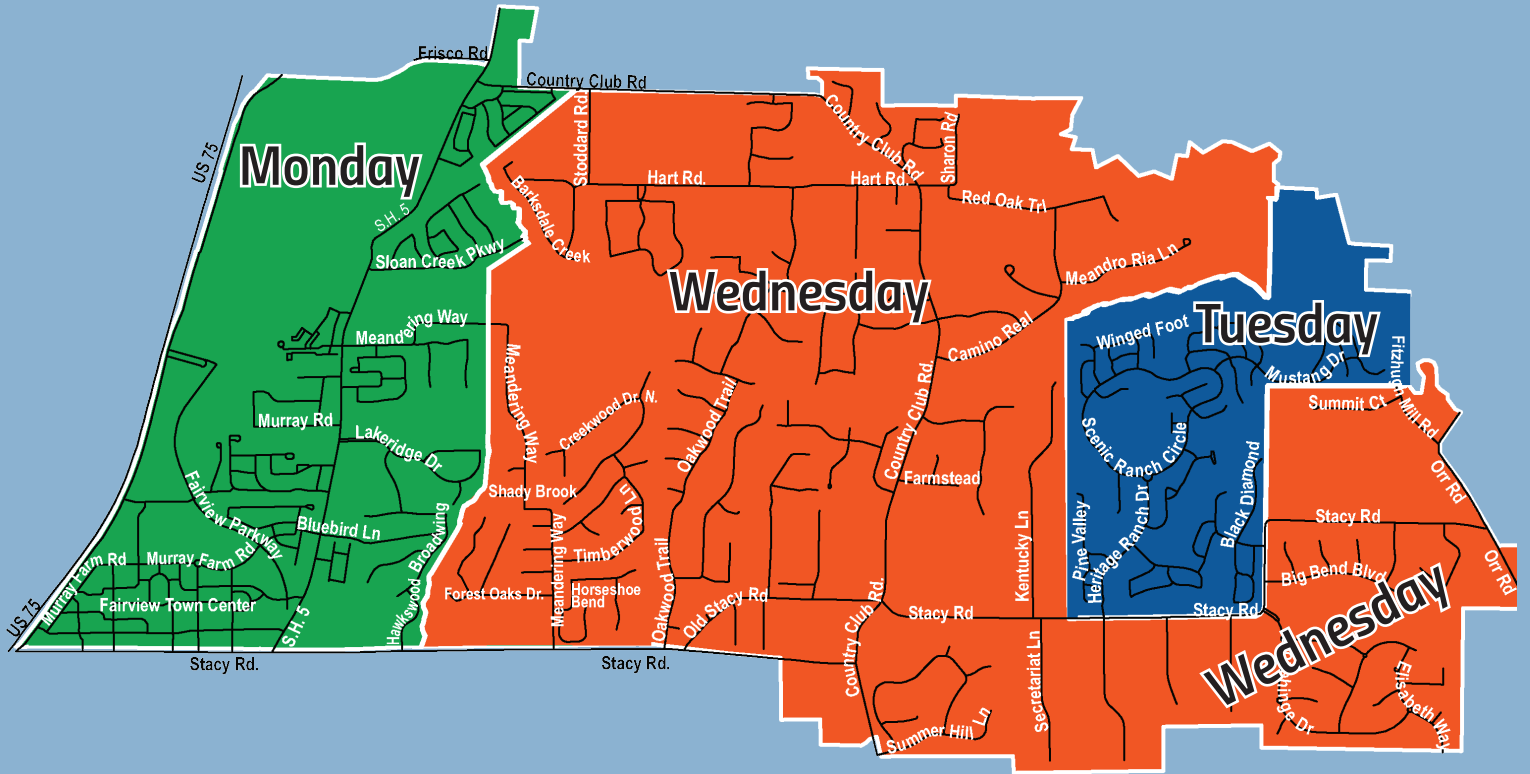

Collection Maps

Trash & Recycle Pick Up

Brush & Bulk Pick Up

January 2019

	S	M	T	W	T	F	S
			1	2	3	4	5
Week 1	6	7	8	9	10	11	12
Week 2	13	14	15	16	17	18	19
Week 3	20	21	22	23	24	25	26
Week 4	27	28	29	30	31		

February 2019

	S	M	T	W	T	F	S
						1	2
Week 1	3	4	5	6	7	8	9
Week 2	10	11	12	13	14	15	16
Week 3	17	18	19	20	21	22	23
Week 4	24	25	26	27	28		

March 2019

	S	M	T	W	T	F	S
						1	2
Week 1	3	4	5	6	7	8	9
Week 2	10	11	12	13	14	15	16
Week 3	17	18	19	20	21	22	23
Week 4	24	25	26	27	28	29	30
	31						

December 2019

	S	M	T	W	T	F	S
Week 1	1	2	3	4	5	6	7
Week 2	8	9	10	11	12	13	14
Week 3	15	16	17	18	19	20	21
Week 4	22	23	24	25	26	27	28
	29	30	31				