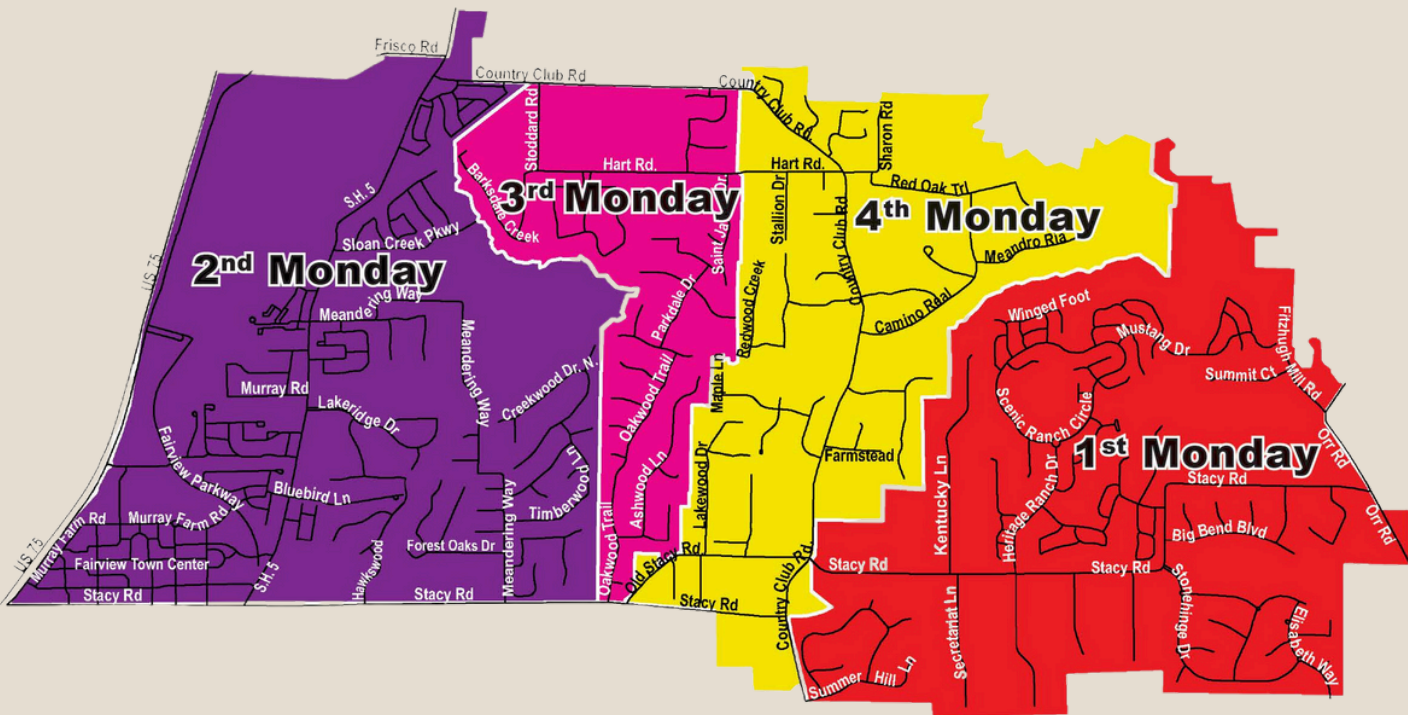

Solid Waste Collection in Fairview is provided by Republic Services

Call Republic Services at 972-422-2341 or visit the [Republic Services](#) website for more information or to report a missed collection or a damaged cart.

! Sign up to receive alerts when inclement weather affects the solid waste collection schedule. Text the word Fairview to 888777. **!**

CLICK BULLETS TO VIEW

- Bulk and Brush Collection Map
- Trash and Recycling Collection Map
- Full Collection Schedule and Holiday Calendar
- Bulk and Brush Collection Procedures
- Trash Collection Procedures
- Recycling Collection Procedures

Bulk and Brush Collection Map

[Click](#) to Return to the Main Menu.

Key Things to Know about Brush and Bulk Collection

- Brush and bulk waste is collected on Mondays.
- Your address determines your collection week. [View the map](#) to see your collection week.
- Bulk and brush should be cut into 4-foot lengths and neatly stacked.
- Up to 12 cubic yards of brush and bulk are allowed per address in a month.
- A single cubic yard is 3 feet long, 3 feet wide and 3 feet tall.