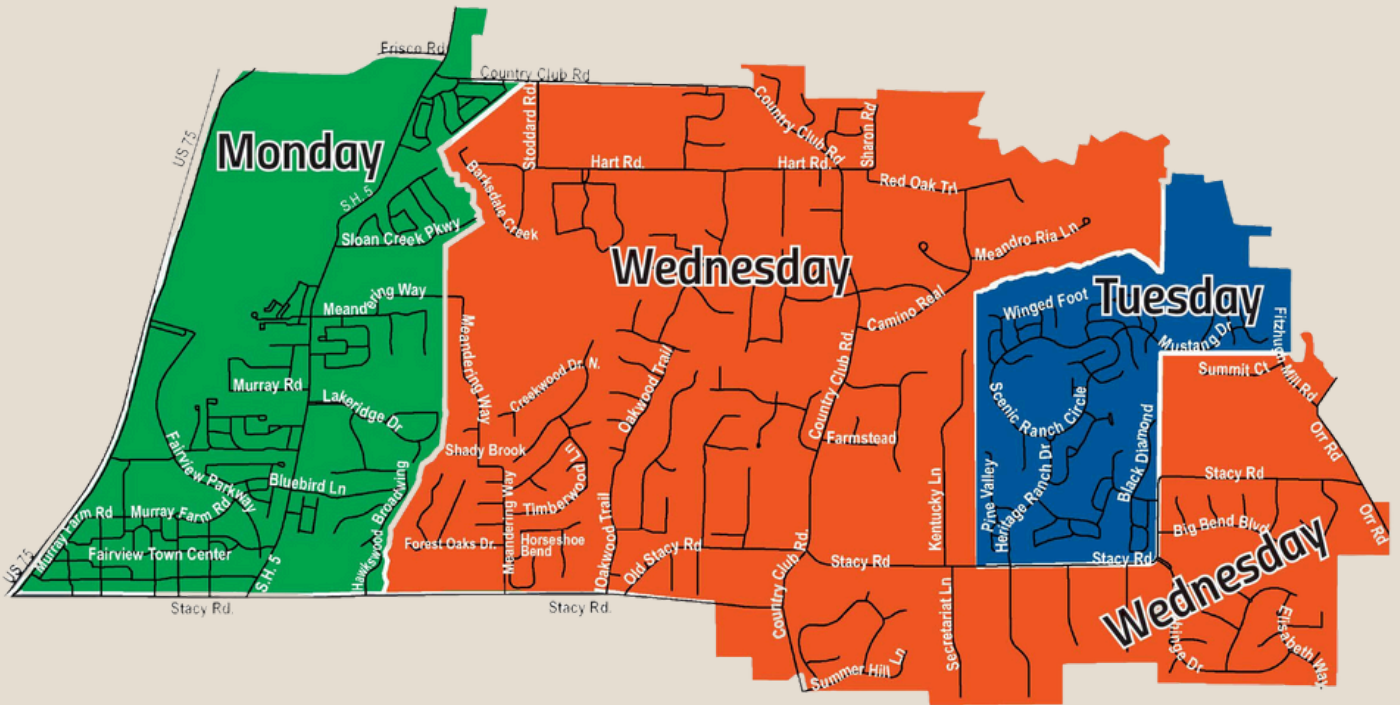

Bulk and Brush Collection Map

[Click](#) to Return to the Main Menu.

Key Things to Know about Brush and Bulk Collection

- Brush and bulk waste is collected on Mondays.
- Your address determines your collection week. [View the map](#) to see your collection week.
- Bulk and brush should be cut into 4-foot lengths and neatly stacked.
- Up to 12 cubic yards of brush and bulk are allowed per address in a month.
- A single cubic yard is 3 feet long, 3 feet wide and 3 feet tall.

Click to Return to the Main Menu.

Trash and Recycling Collection Map

[Click](#) to Return to the Main Menu.

Key Things to Know about Trash Collection

- Trash should be contained inside securely tied plastic bags, and all bags should fit inside the solid blue cart with the lid closed.
- Pink tags may be purchased from the town for \$2.22 each to be placed on each excess bag that doesn't fit inside the solid blue trash cart. Bags placed outside of carts without a town-issued tag will not be collected.
- Your collection day is based on your address. [View the map](#) to see if your collection day is Monday, Tuesday or Wednesday.
- Carts should be placed with handles facing the house and lids opening toward the street or alley.
- Carts must be placed 2 to 3 feet apart and away from each other and other objects that may obstruct the pickup arm.
- Carts should be placed at the curb by 7 a.m. on collection day and no earlier than 5 p.m. the prior day. Carts must be rolled away from the street after trash is collected – no later than 6 a.m. the following day.
- Hazardous waste cannot be included with household trash.