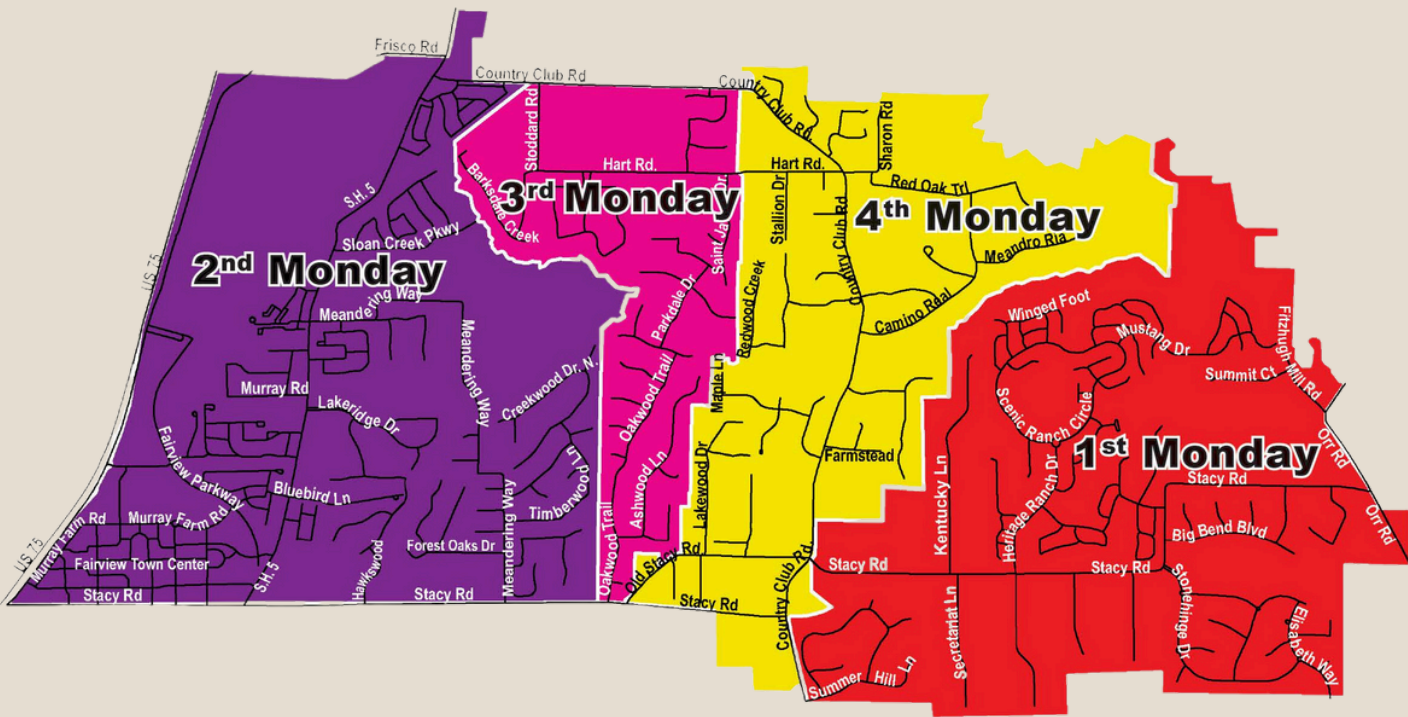

Trash and Recycling Collection Map

Bulk and Brush Collection Map

 Holiday

2025 Trash, Recycling, Bulk and Brush Collection Calendar

JANUARY

	S	M	T	W	T	F	S
				1	2	3	4
1st Mon.	5	6	7	8	9	10	11
2nd Mon.	12	13	14	15	16	17	18
3rd Mon.	19	20	21	22	23	24	25
4th Mon.	26	27	28	29	30	31	

FEBRUARY

	S	M	T	W	T	F	S
							1
1st Mon.	2	3	4	5	6	7	8
2nd Mon.	9	10	11	12	13	14	15
3rd Mon.	16	17	18	19	20	21	22
4th Mon.	23	24	25	26	27	28	

MARCH

	S	M	T	W	T	F	S
							1
1st Mon.	2	3	4	5	6	7	8
2nd Mon.	9	10	11	12	13	14	15
3rd Mon.	16	17	18	19	20	21	22
4th Mon.	23	24	25	26	27	28	29
	30	31					