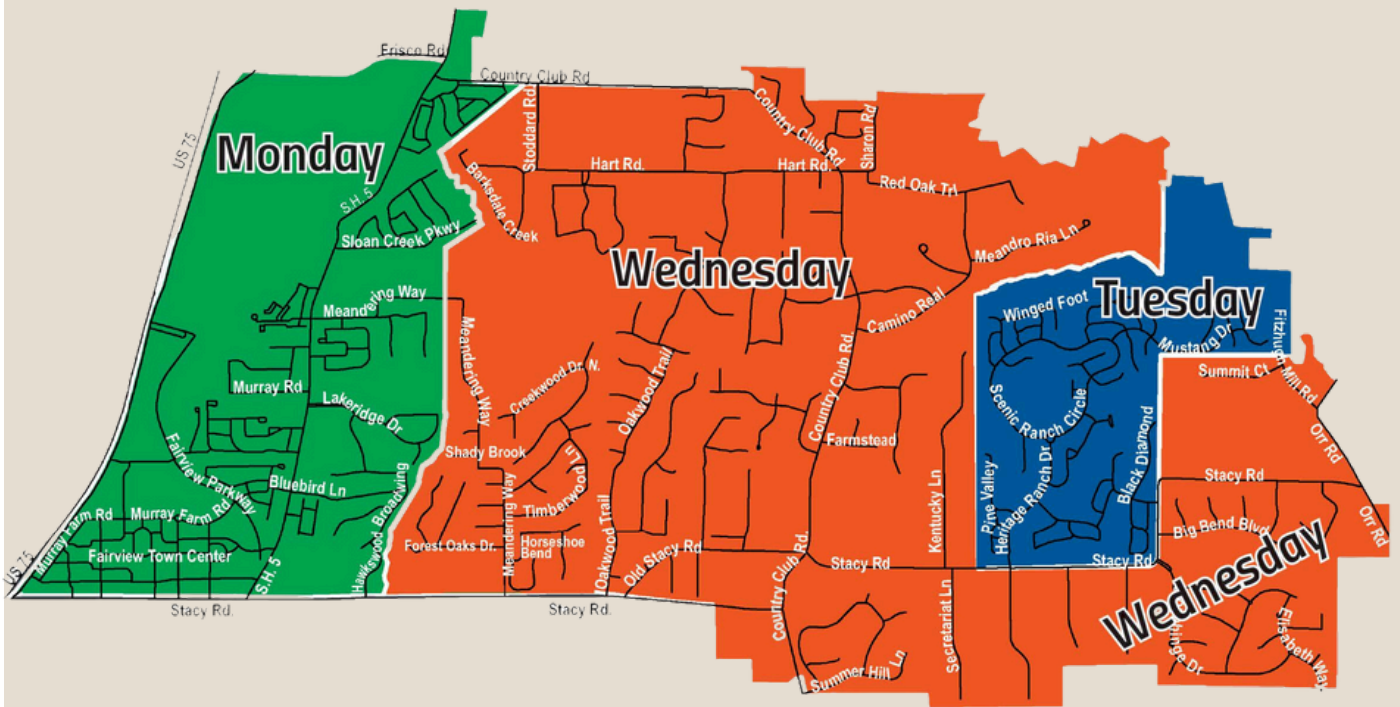

Trash and Recycling Collection Map

Bulk and Brush Collection Map

 Holiday

2025 Trash, Recycling, Bulk and Brush Collection Calendar

JANUARY

	S	M	T	W	T	F	S
				1	2	3	4
1st Mon.	5	6	7	8	9	10	11
2nd Mon.	12	13	14	15	16	17	18
3rd Mon.	19	20	21	22	23	24	25
4th Mon.	26	27	28	29	30	31	

FEBRUARY

	S	M	T	W	T	F	S
							1
1st Mon.	2	3	4	5	6	7	8
2nd Mon.	9	10	11	12	13	14	15
3rd Mon.	16	17	18	19	20	21	22
4th Mon.	23	24	25	26	27	28	

MARCH

	S	M	T	W	T	F	S
							1
1st Mon.	2	3	4	5	6	7	8
2nd Mon.	9	10	11	12	13	14	15
3rd Mon.	16	17	18	19	20	21	22
4th Mon.	23	24	25	26	27	28	29
	30	31					