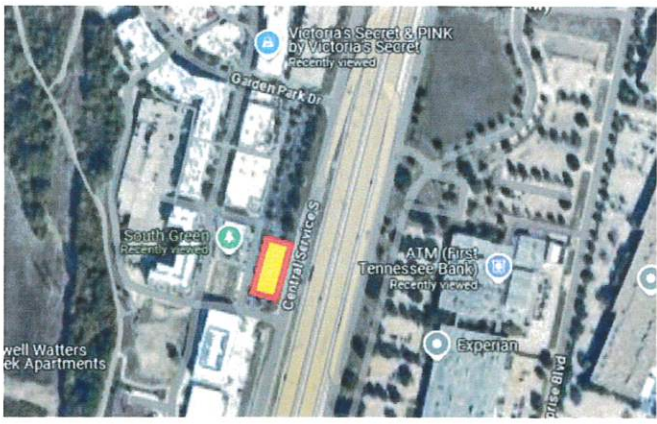

FOOD DRIVE LOCATIONS

Suncreek United Methodist Church
1517 W McDermott Dr
Allen TX 75013
9am-12pm

Watters Creek Village
1050 S Central Expy at Collins Way
Allen TX 75013
9am-12pm

Bethany Lakes Park
745 S Allen Heights Dr
Allen TX 75002
9am-12pm

Fairview Town Center
1501 Stacy Rd
Fairview TX 75069
9am-12pm