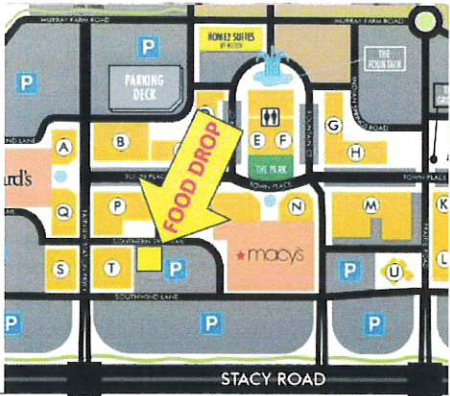

EAGLE TRAIL DISTRICT

FOOD DRIVE

FEBRUARY 8TH | MULTIPLE LOCATIONS

- Sun Creek United Methodist: 1517 W McDermott Dr, Allen, TX 75013, 9am – 12pm
- Watters Creek Village: 1000 S Central Expy at Collins Drive, Allen, TX 75013, 9am – 12pm
- Bethany Lakes Park: 745 S Allen Heights Dr, Allen, TX 75002, 9am – 12pm
- Allen Americans Hockey Game: CUTX Event Center, 6pm – 7pm
- Fairview Town Center: 151 E Stacy Rd, Fairview, TX 75069, 9am – 12pm

More Information:
Jerry Gump
Eagle Trail District Volunteer
(469) 343-9090

FOOD DRIVE LOCATIONS

Suncreek United Methodist Church
1517 W McDermott Dr
Allen TX 75013
9am-12pm

Watters Creek Village
1050 S Central Expy at Collins Way
Allen TX 75013
9am-12pm

Bethany Lakes Park
745 S Allen Heights Dr
Allen TX 75002
9am-12pm

Fairview Town Center
1501 Stacy Rd
Fairview TX 75069
9am-12pm

most needed items:

- peanut butter
- jelly
- condiments
- spaghetti sauce
- canned pasta
- canned fruit