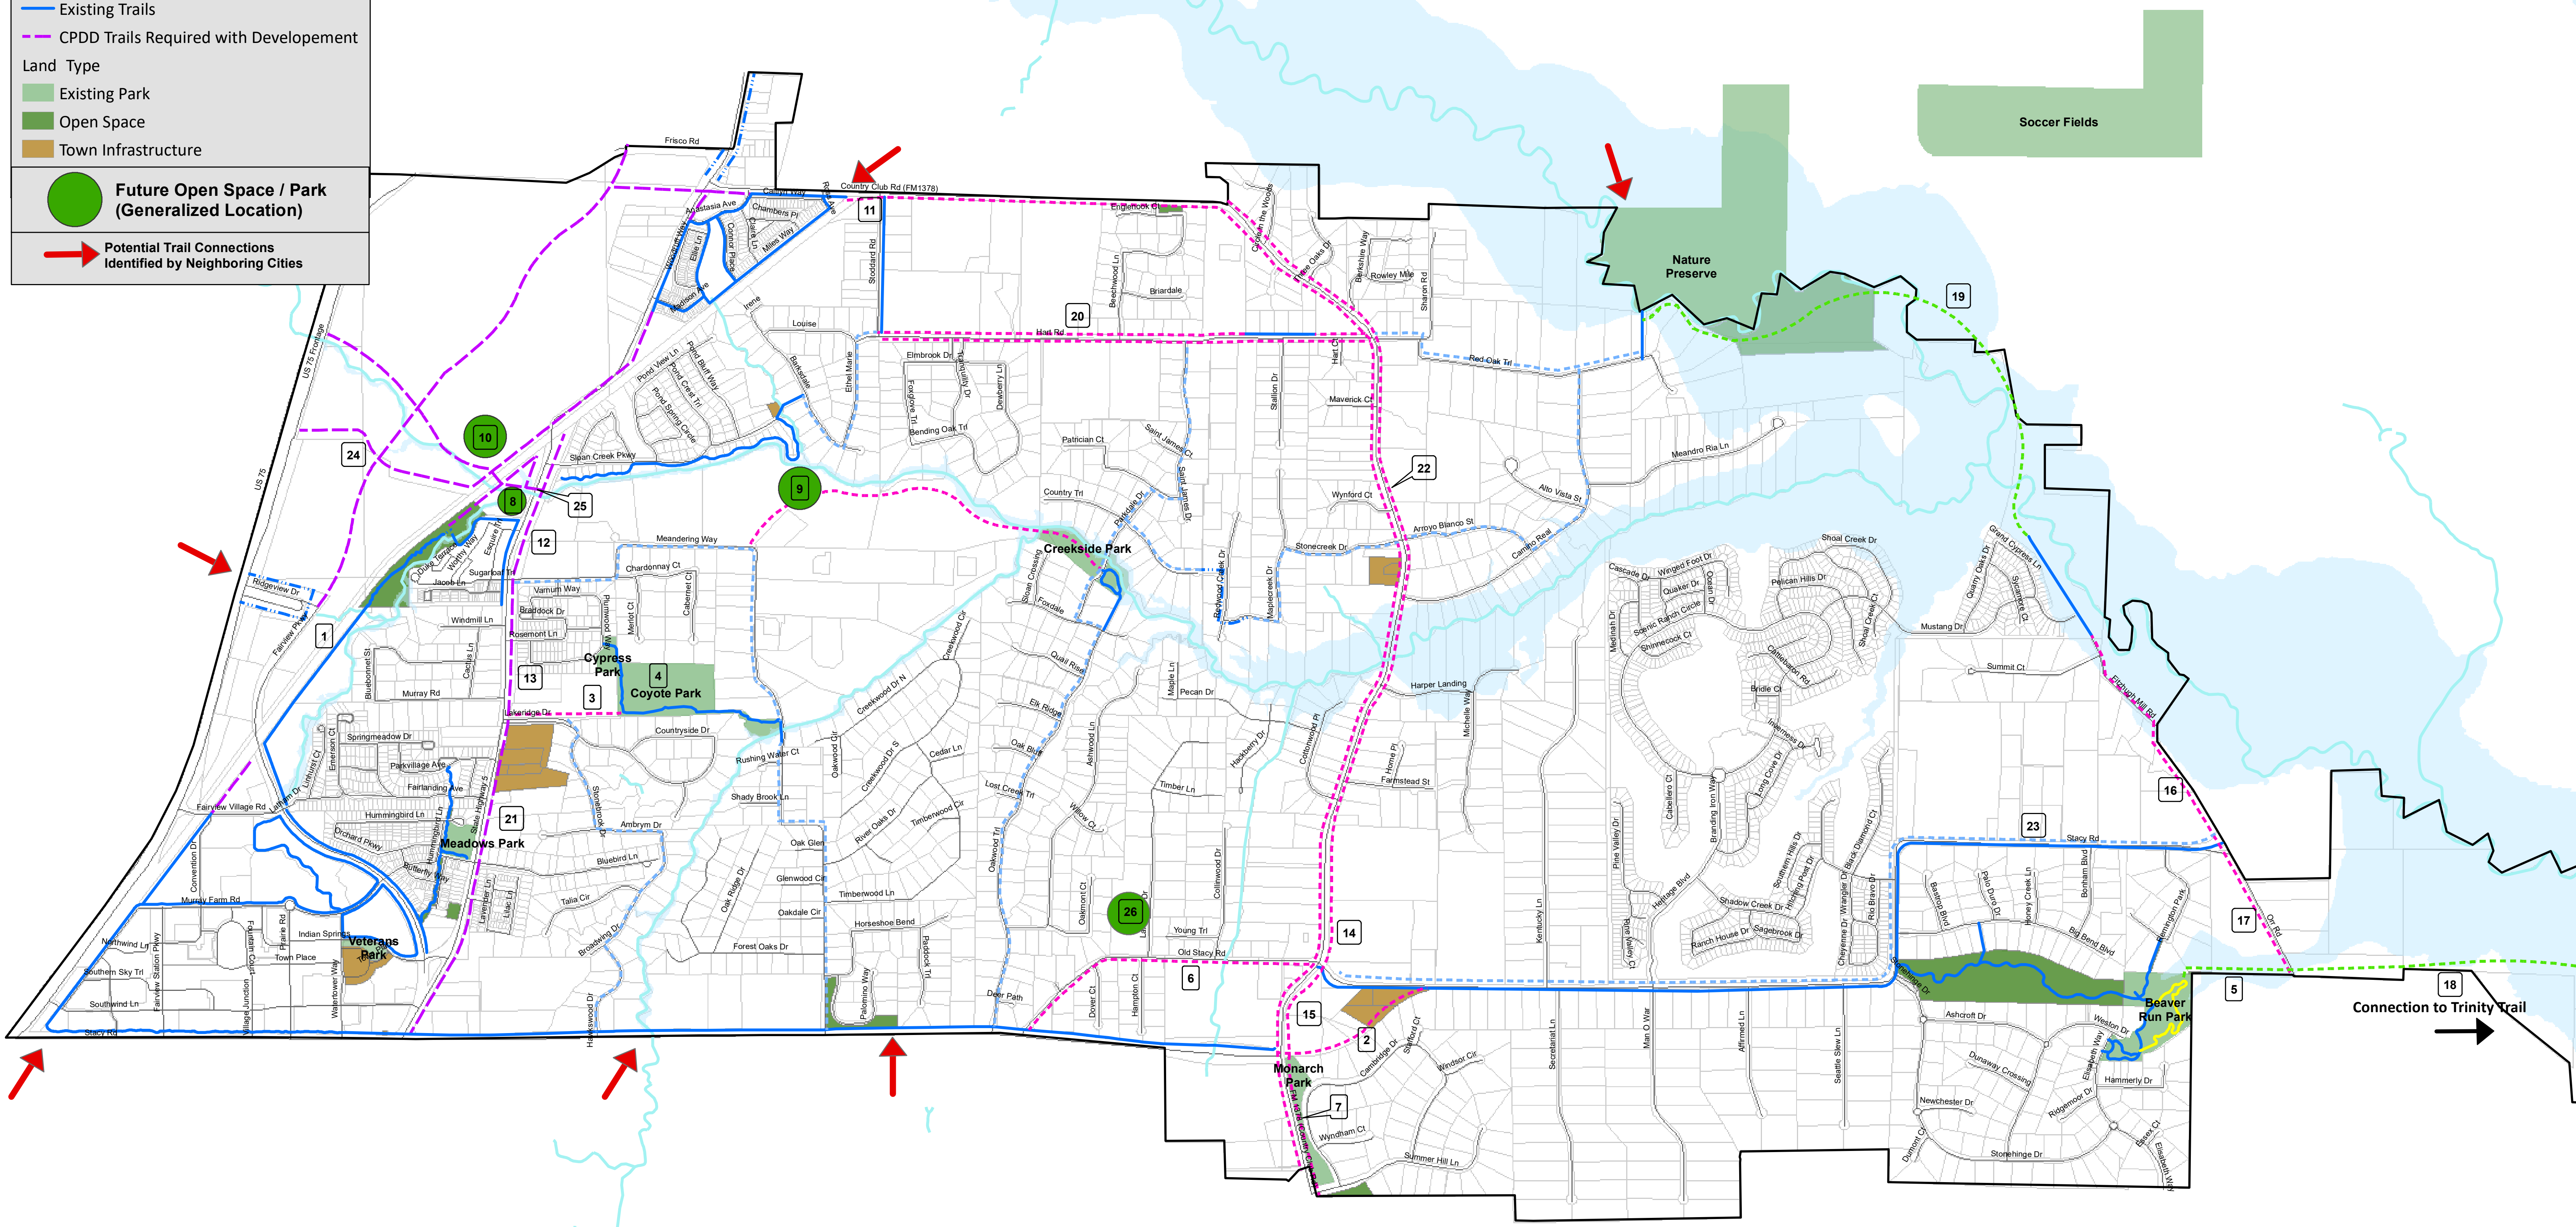

## Fairview Trails

### Type

- Bike Route
- Concrete
- Natural
- Trail Under Design Or Construction
- Existing Natural Trails
- Existing Trails
- CPDD Trails Required with Development

### Land Type

- Existing Park
- Open Space
- Town Infrastructure

● Future Open Space / Park (Generalized Location)

➔ Potential Trail Connections Identified by Neighboring Cities

Soccer Fields

Nature Preserve

Creekside Park

Cypress Park

Coyote Park

Meadows Park

Veterans Park

Monarch Park

Beaver Run Park

Connection to Trinity Trail