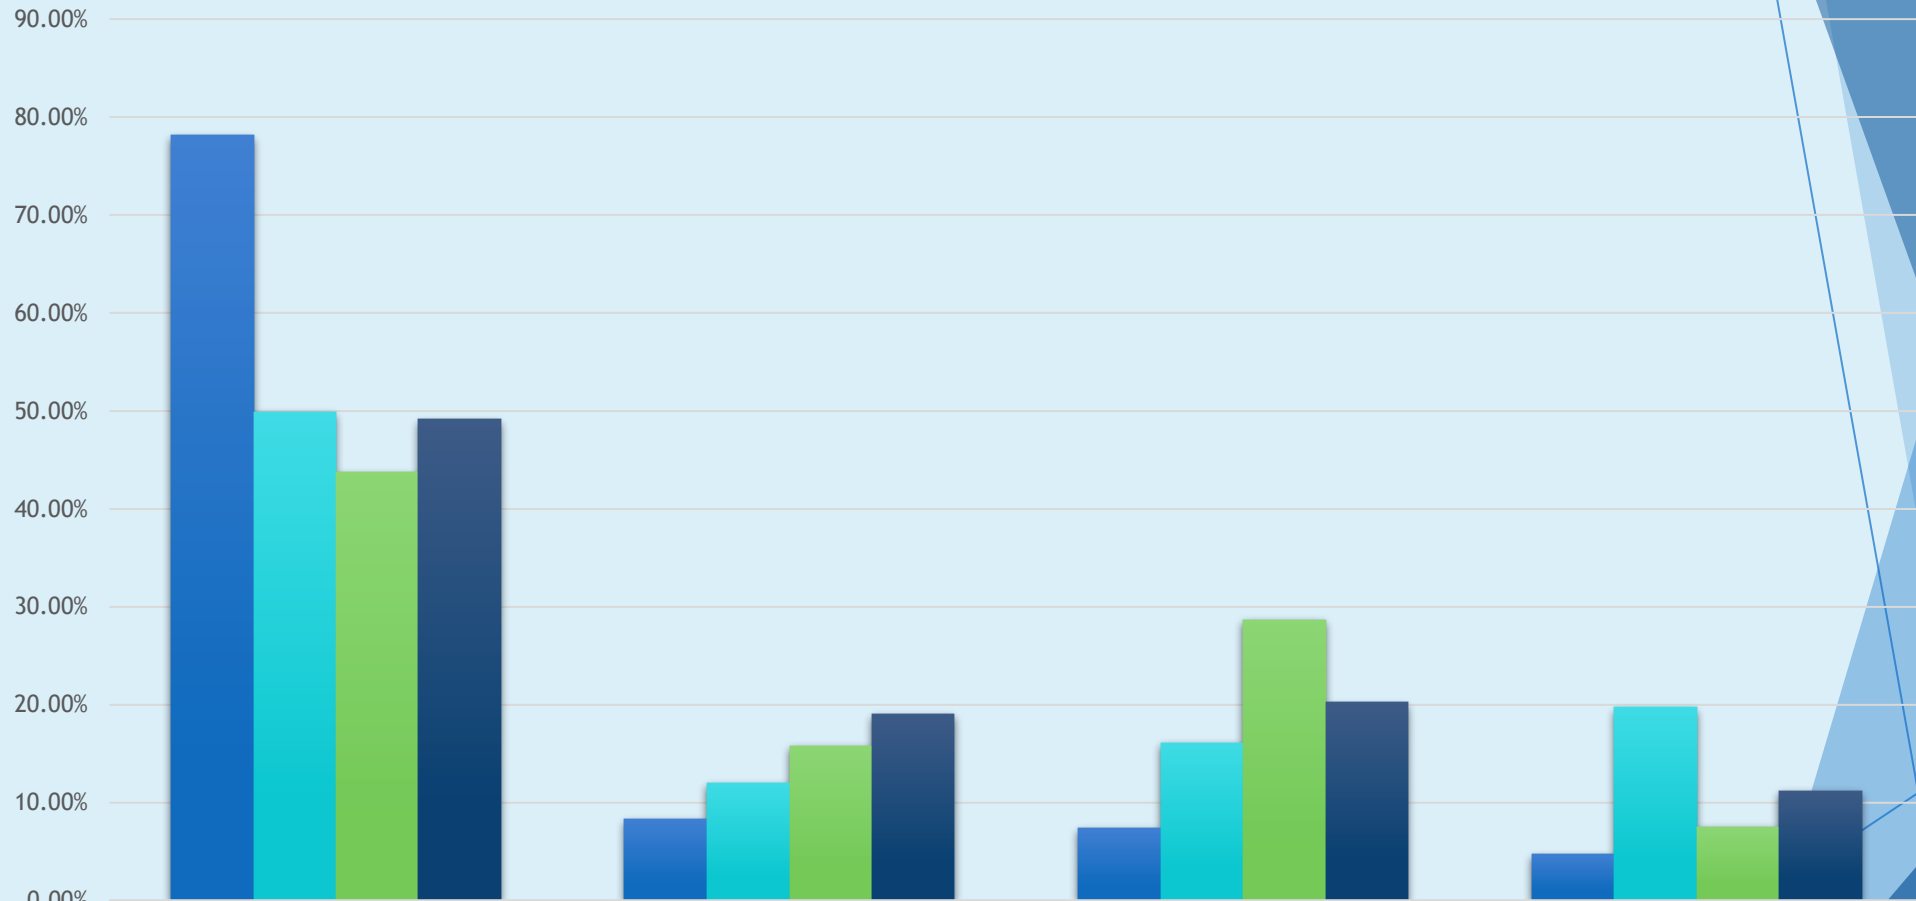

Texas Code of Criminal Procedure 2.132 Requirements Continued

**Fairview Police Department is
Fully Compliant with Texas Law**

Comparative Analysis #1

Traffic Stops by Race/Ethnicity

- Total Stops: 3,007
- White total: 1,477
- Asian/Pacific Islander total: 336
- Black total: 573
- Hispanic/Latino total: 607
- Alaska Native/American Indian total: 14

Total Stops to Population

	White	Black	Hispanic	Asian
■ % City Population	78.10%	8.30%	7.40%	4.70%
■ % County Population	49.90%	12.00%	16.10%	19.70%
■ % DFW Population	43.70%	15.80%	28.64%	7.53%
■ % of Total Stops	49.12%	19.06%	20.19%	11.17%

Issues Associated with “Stop Data”

- Group data to explain individual officer decisions
- A valid measure of the driving population does not exist
 - A replacement measure is used, being census data
- Officers knowing the race of the individual they stop only 49 (out of 3,007) times or 1.6%